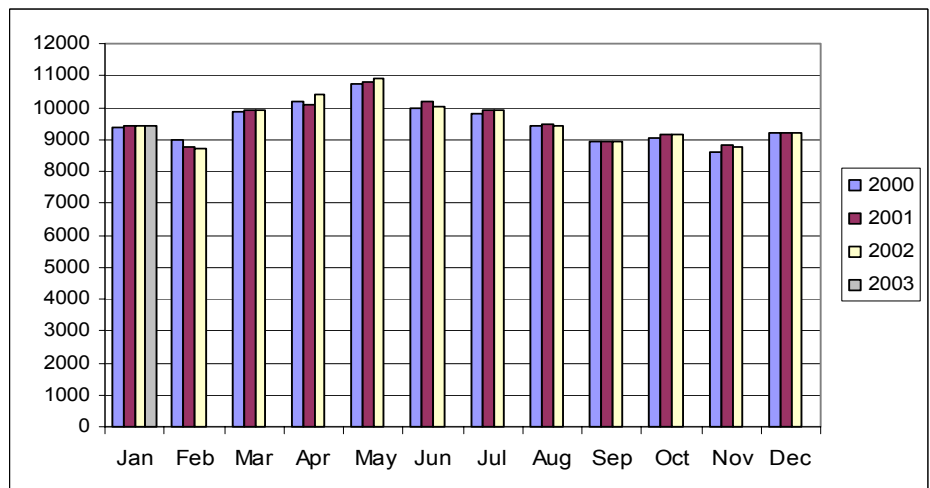

Monthly milk collection EU-15, 1000 t January 2000 – January 2003

Source : Eurostat New Cronos 18/03/2003

Manuscript completed on: 03/2003
ISSN 1562-1340
Catalogue number: KS-NN-03-008-EN-N
© European Communities, 2003